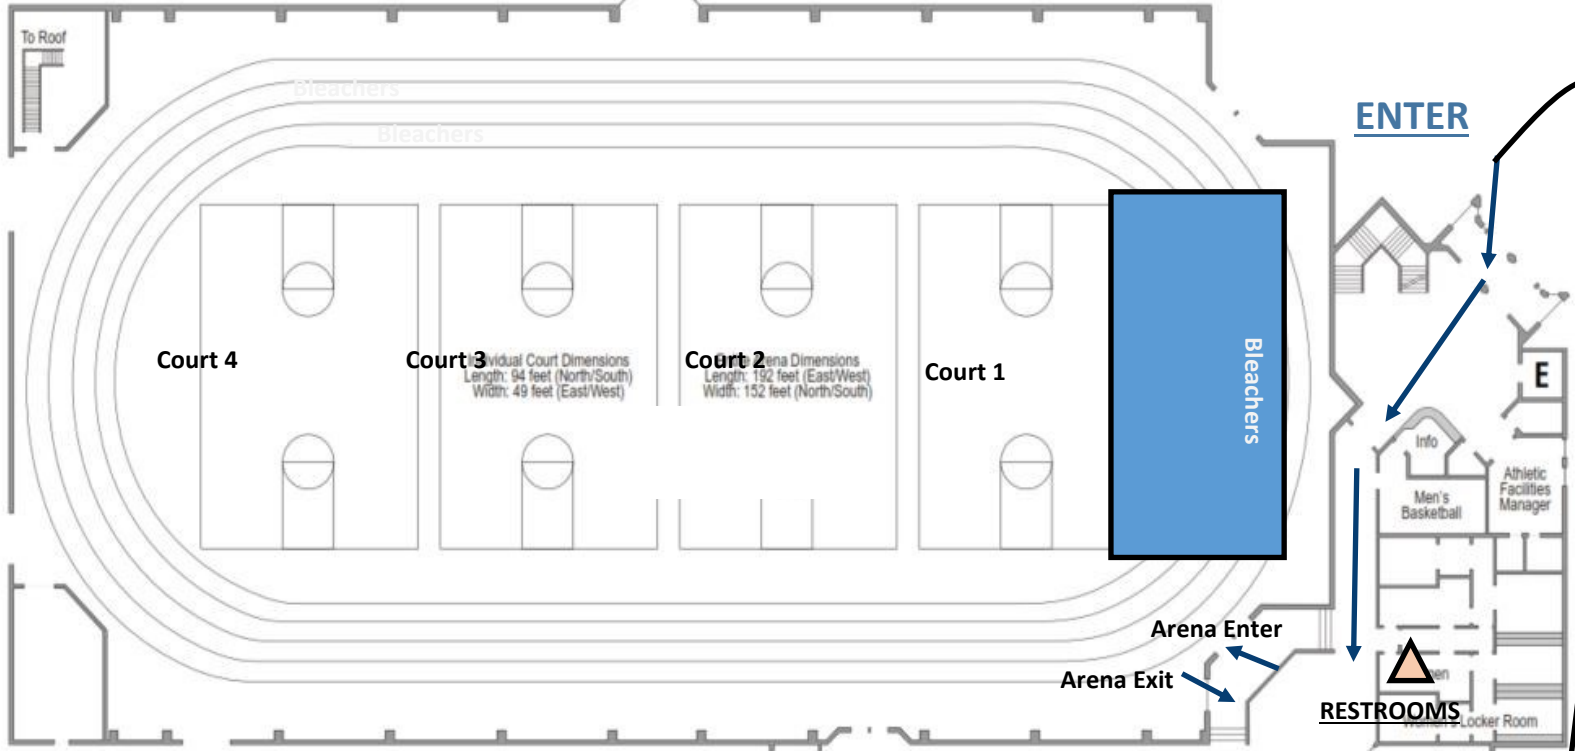

Lot H

Holiday Gas Station

MARSHALL AVE.

LOT D

HAMLIN AVE.

**GANGELHOFF CENTER ARENA**  
235 Hamline Ave. N. St. Paul, MN 55104

LOT C

SELBY